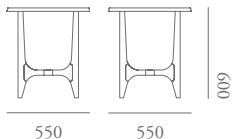

Oslo Table

Combining traditional manufacture with CNC technology, the Oslo table collection features Scandinavian mid-century inspired lines and wishbone joint detail on a selection of coffee, side and console tables. Customers can specify the organic and shaped tops in veneer, realwood laminate or Carrara marble.