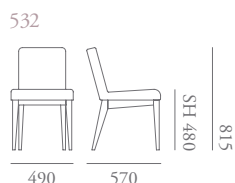

# City Specification

*Designed by Morgan Studio.*

Modern, sharp and minimal, the City collection consists of upholstered lounge seating, side chairs, bar stool and sofa. The low back has been designed to fulfil the requirement of fitting under a desk. Optional quilted upholstery, double top stitching and a sleek timber base add detail to this ergonomically designed collection.