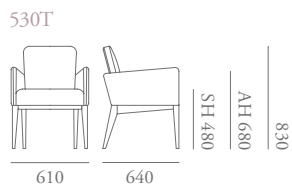

# City Specification

*Designed by Morgan Studio.*

Modern, sharp and minimal, the City collection consists of upholstered lounge seating, side chairs, bar stool and sofa. The low back has been designed to fulfil the requirement of fitting under a desk. Optional quilted upholstery, double top stitching and a sleek timber base add detail to this ergonomically designed collection.