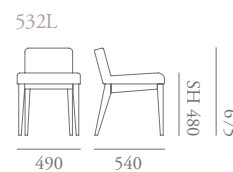

# City Specification

*Designed by Morgan Studio.*

Modern, sharp and minimal, the City collection consists of upholstered lounge seating, side chairs, bar stool and sofa. The low back has been designed to fulfil the requirement of fitting under a desk. Optional quilted upholstery, double top stitching and a sleek timber base add detail to this ergonomically designed collection.