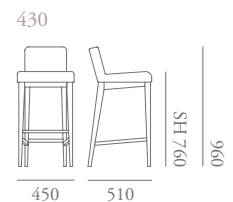

# City Specification

*Designed by Morgan Studio.*

Modern, sharp and minimal, the City collection consists of upholstered lounge seating, side chairs, bar stool and sofa. The low back has been designed to fulfil the requirement of fitting under a desk. Optional quilted upholstery, double top stitching and a sleek timber base add detail to this ergonomically designed collection.