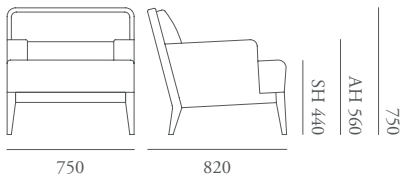

# Brompton

The Brompton collection offers contemporary upholstered detailing with a traditional touch, including lounge chairs, sofas and modular options. A block like form is softened with radiused upholstered corners and a pulled seam, enhancing the lumbar support and dividing the plain back. The armchair features an optional timber back detail, creating a separate fabric panel and the opportunity to customise by specifying contrasting fabric.