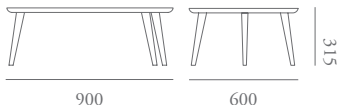

Morgan London
1 Dallington Street
London, EC1V 0BH
Sales: +44 (0) 1243 371 111

Morgan Factory
Clovelly Road, Southbourne
Hampshire, PO10 8PQ
info@morganfurniture.co.uk

www.morganfurniture.co.uk

Chevy Tables

Echoing the mid-century styling of the Chevy seating collection, the Chevy coffee tables feature tapered timber legs and a selection of round and pebble shaped top options. Available with brass ferrules and Carrara marble inserts, the specification can be customised to suit. Veneer and laminate tops are standard, coloured inset glass is also an option.