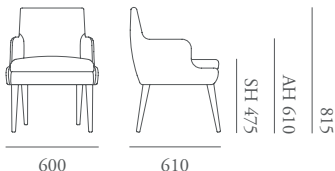

# Chevy

The Chevy collection owes its inspiration to the 1950s and the styling and elegance of that era. It comprises dining and lounge chairs with turned timber legs and a fully wrapped seat detail suitable for any contract environment.