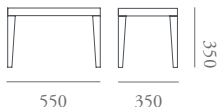

## Goodwood Tables

The Goodwood tables complement the seating collection, mirroring the distinctive timber detail of a chamfered edge. Two available heights allow the tables to nest within each other, with the option of four varying inset tops: glass, timber, Carrara marble, or a unique geometric design by artist Mark McClure. A striking feature piece is the console table with a brushed bronze base.