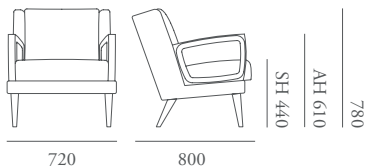

# Goodwood

The Goodwood collection is a group of armchairs and dining chairs featuring a distinctive timber detail. Inspired by freeform shapes found in art mobiles and hand carved timber sculptures, the collection includes a high back chair as well as a fully upholstered arm option.