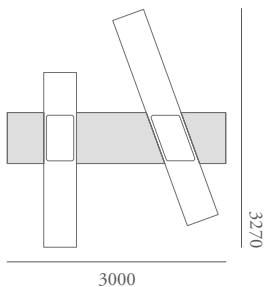

Morgan London
1 Dallington Street
London, EC1V 0BH
Sales: +44 (0) 1243 371 111

Morgan Factory
Clovelly Road, Southbourne
Hampshire, PO10 8PQ
info@morganfurniture.co.uk

www.morganfurniture.co.uk

Kyoto

Inspired by Japanese gardens and bridges, Kyoto is a system of linear intersecting benches that interlock to create asymmetric, dual height reception area seating compositions.

The 10 Kyoto configurations available can be specified in contrasting fabrics, with tables available in timber, laminate, glass and Carrara marble; giving the designer the scope to compose a bold graphic statement or opt for a more tranquil tonal palette.