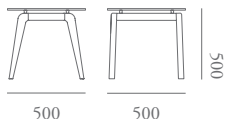

Comprised of coffee, dining and console tables featuring the Lucca collection's distinctive tapered timber base, the Lucca table collection has a contemporary mid-century inspired aesthetic. Tops in veneer, laminate or glass are floating, resting on stainless steel or brass spacers.