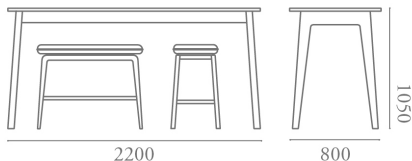

Morgan London
1 Dallington Street
London, EC1V 0BH
Sales: +44 (0) 1243 371 111

Morgan Factory
Clovelly Road, Southbourne
Hampshire, PO10 8PQ
info@morganfurniture.co.uk

www.morganfurniture.co.uk

Lucca

Collaborative working is encouraged with this workbench system, offering bar height tables and benches. A solid timber frame with a laminate top, the workbench allows for work, meetings or standing conversations and is available with integrated power and aircharge® modules.