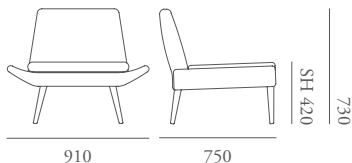

Morgan London
1 Dallington Street
London, EC1V 0BH
Sales: +44 (0) 1243 371 111

Morgan Factory
Clovelly Road, Southbourne
Hampshire, PO10 8PQ
info@morganfurniture.co.uk

www.morganfurniture.co.uk

Miami

The Miami collection of sofas, chairs, stools and bar stools offers a striking contemporary take on a vintage style; available with either tapered timber legs or metal swivel base.

A considered ergonomic frame ensures a comfortable and generous sit whilst maintaining a lightweight aesthetic. The sofas feature buttoned backs – the chairs are plain or buttoned on request.

Designed by Katerina Zachariades