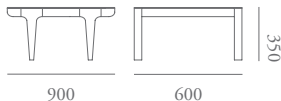

Designed to complement the Modena seating, the tables collection offers a selection of luxurious coffee and side tables featuring the distinctive profiled showwood base and a flush fitting top. Customers can specify a veneer or realwood laminate top, or the option of flush fitting acid etched back painted glass.