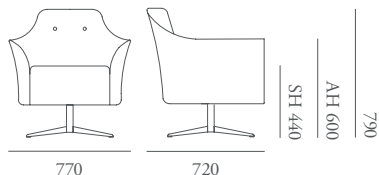

Morgan London
1 Dallington Street
London, EC1V 0BH
Sales: +44 (0) 1243 371 111

Morgan Factory
Clovelly Road, Southbourne
Hampshire, PO10 8PQ
info@morganfurniture.co.uk

www.morganfurniture.co.uk

Modena

The Modena collection features contemporary lounge chairs and sofas including a versatile modular system. The stylish Modena chair is generous, with a sweeping upholstered arm detail that creates a sharp profile but also a soft inviting shape; a showwood base features profiled edges and inset legs. The small lounge & high back wing chair are also available with a chrome swivel base.