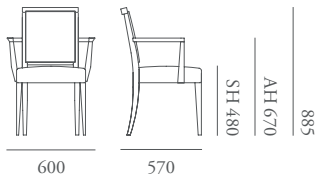

Morgan London
1 Dallington Street
London, EC1V 0BH
Sales: +44 (0) 1243 371 111

Morgan Factory
Clovelly Road, Southbourne
Hampshire, PO10 8PQ
info@morganfurniture.co.uk

www.morganfurniture.co.uk

Opera

Classic and refined, the Opera collection comprises dining chairs incorporating a slender timber frame with a hand grip detail and are lightweight yet deeply padded for comfort. The lounge chair has been designed with a deep seat and fully upholstered arms, or timber arms to match the dining chair.