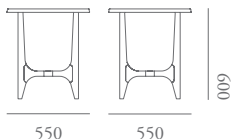

# Oslo Table

Combining traditional manufacture with CNC technology, the Oslo table collection features Scandinavian mid-century inspired lines and wishbone joint detail on a selection of coffee, side and console tables. Customers can specify the organic and shaped tops in veneer, realwood laminate or Carrara marble.