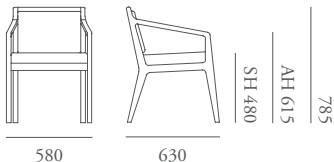

Morgan London
1 Dallington Street
London, EC1V 0BH
Sales: +44 (0) 1243 371 111

Morgan Factory
Clovelly Road, Southbourne
Hampshire, PO10 8PQ
info@morganfurniture.co.uk

www.morganfurniture.co.uk

Oslo

Oslo is a lounge and dining collection offering a Scandinavian inspired slender frame profile. Chairs feature an elegant timber skeleton with simple drop in upholstered seat and back pads. CNC manufacturing techniques have been used alongside traditional manufacture to achieve a hand-crafted aesthetic. These timber chairs will complement any of Morgan's upholstered products and collection of tables. Oak or beech specification is available.