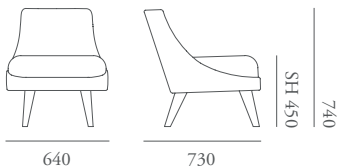

# Pimlico

Starting as a small bedroom chair, Pimlico was created by the Morgan Studio team featuring smooth curved lines and a unique inset oval seat pad which is wrapped by the frame. Fully upholstered for maximum comfort, Pimlico succeeds in offering a look which is youthful as well as being timeless and elegant. Available in varying sizes, including sofas.