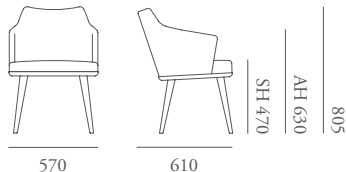

Morgan London
1 Dallington Street
London, EC1V 0BH
Sales: +44 (0) 1243 371 111

Morgan Factory
Clovelly Road, Southbourne
Hampshire, PO10 8PQ
info@morganfurniture.co.uk

www.morganfurniture.co.uk

Porto

The Porto collection is light, minimal and versatile. The ergonomics and foam specification ensure comfort in both dining and lounge configurations. The products are engineered and detailed to allow for simplicity or luxurious detailing. The three armchairs and two side chairs can be specified with an upholstered base, a show wood timber base, or a steel frame base.