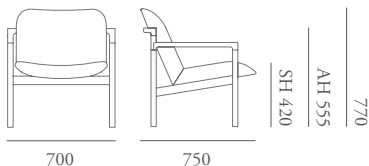

Morgan London
1 Dallington Street
London, EC1V 0BH
Sales: +44 (0) 1243 371 111

Morgan Factory
Clovelly Road, Southbourne
Hampshire, PO10 8PQ
info@morganfurniture.co.uk

www.morganfurniture.co.uk

Rakino

The architectural Rakino collection, juxtaposes soft sculpted upholstery with a strong, low line frame. The clean linear structure emphasises crisp timber detailing born from a dialogue between the precision of CNC manufacturing and a handcrafted finish. The collection offers two lounge chairs, dining chairs and a selection of coffee tables.