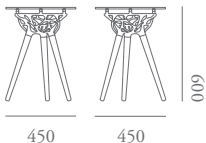

An occasional table with a difference; the frame consists of a 3D printed polyamide element that links the timber turned legs to the top. A jewel like object, the polyamide creates a light, sculptural aesthetic while maintaining contract strength. Available in two height options, with either a clear glass, smoked glass, laminate or veneer top.