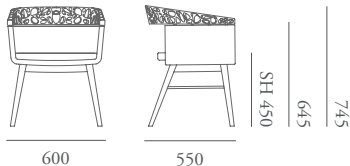

# Rio

In collaboration with studio INTEGRATE, the Rio collection explores combining the craft of today with the craft of tomorrow. The collection offers a series of dining/meeting chairs with backrest options in timber, upholstery or a 3D printed component. 3D printing construction uses a mathematical algorithm to create an intricate sculptural backrest and arm. Printed in polyamide.