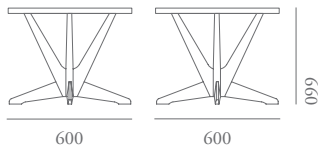

## Soho Tables

Offering a distinctive timber cross leg base, the Soho table collection consists of a series of side and coffee tables with round, oval and rectangular tops. Veneer or laminate tops are available but ideally specified with an inset sandblasted or coloured glass top.