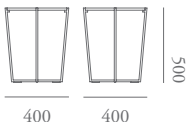

# Valencia Tables

The Valencia table collection features lightweight metal cross frame side and coffee tables, with a subtle angle to the frame echoing the 'V' shaped silhouette of the Valencia sofa collection. Available with a clear glass or marble inset top, as well as two varying decorative metal disk options. The images shown are in a metallic brass epoxy finish, black or white are also available as standard.